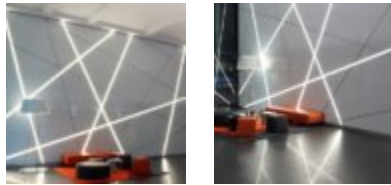

### Lumen8

Check out Lumen8's latest installation on 200 Mary Street, Brisbane. This is the result of close collaboration with the client who wanted to create a unique commercial space. The design utilises the reflective surfaces through the space to illuminate the interior without littering the ceiling with downlights and keeping to clean, linear aesthetic. The product used to do so was Lumen8's own Logikline range. The 21w 4000k LED strip was coupled with the P5 surface extruded aluminium profile with opal diffuser, and was used to reflect the lineal architecture in the space.