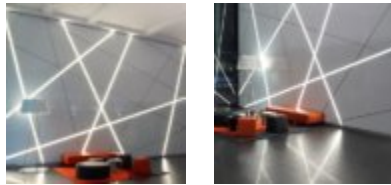

154 Arthur Street Fortitude Valley Qld 4006 | P 07 3254 4122 | F 07 3254 4133 | info@lumen-8.com.au

200 Mary Street

Lumen8

Check out Lumen8's latest installation on 200 Mary Street, Brisbane. This is the result of close collaboration with the client who wanted to create a unique commercial space. The design utilises the reflective surfaces through the space to illuminate the interior without littering the ceiling with downlights and keeping to clean, linear aesthetic. The product used to do so was Lumen8's own Logikline range. The 21w 4000k LED strip was coupled with the P5 surface extruded aluminium profile with opal diffuser, and was used to reflect the lineal architecture in the space.

Product Name	200 Mary Street
Manufacturer	Lumen8
Designer	Lumen8
Product Code	LED21W/24V/5M/4K, LED P5/SUR
Material	Aluminium, Polycarbonate diffusers
Colours	4000k, silver profile, opal white diffuser
Dimensions	Various custom lengths
Lamp	LED