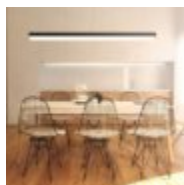

154 Arthur Street Fortitude Valley Qld 4006 | P 07 3254 4122 | F 07 3254 4133 | info@lumen-8.com.au

Sant

Halla

An aluminium linear LED luminaire with an opal diffuser and a unique design. The SANT luminaire has an excellent performance, the embedded LED light sources achieve the operational efficiency of up to 150lm/W. Due to the angled diffuser, the light gets refracted down as well as back up onto the ceiling. The luminaire can be dimmable with direct-indirect lighting and the possibility of tunable white LED temperature as currently needed (2700K – 6500K). SANT is an ideal solution when low power consumption, high efficiency and attractive design are required. SANT may be used as a single standing or as a continuous lighting system.

Product Name	Sant
Manufacturer	Halla
Designer	Rob van Beek
Material	Aluminium/Polycarbonate
Colours	White, Black, Silver
Dimensions	Section: 66W x 92H (mm) Length varies from 562 - 2242mm
Lamp	LED
CRI	83+
Voltage	240v