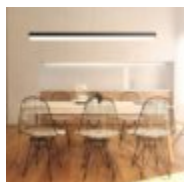

154 Arthur Street Fortitude Valley Qld 4006 | P 07 3254 4122 | F 07 3254 4133 | info@lumen-8.com.au

Sant

Halla

An aluminium linear LED luminaire with an opal diffuser and a unique design. The SANT luminaire has an excellent performance, the embedded LED light sources achieve the operational efficiency of up to 150lm/W. Due to the angled diffuser, the light gets refracted down as well as back up onto the ceiling. The luminaire can be dimmable with direct-indirect lighting and the possibility of tunable white LED temperature as currently needed (2700K – 6500K). SANT is an ideal solution when low power consumption, high efficiency and attractive design are required. SANT may be used as a single standing or as a continuous lighting system.

Product Name	Sant
Manufacturer	Halla
Designer	Rob van Beek
Material	Aluminium/Polycarbonate
Colours	White, Black, Silver
Dimensions	Section: 66W x 92H (mm) Length varies from 562 - 2242mm
Lamp	LED
CRI	83+
Voltage	240v