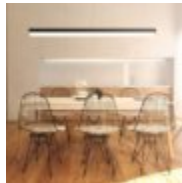

### Halla

An aluminium linear LED luminaire with an opal diffuser and a unique design. The SANT luminaire has an excellent performance, the embedded LED light sources achieve the operational efficiency of up to 150lm/W. Due to the angled diffuser, the light gets refracted down as well as back up onto the ceiling. The luminaire can be dimmable with direct-indirect lighting and the possibility of tunable white LED temperature as currently needed (2700K – 6500K). SANT is an ideal solution when low power consumption, high efficiency and attractive design are required. SANT may be used as a single standing or as a continuous lighting system.