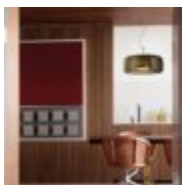

154 Arthur Street Fortitude Valley Qld 4006 | P 07 3254 4122 | F 07 3254 4133 | info@lumen-8.com.au

Jube

Vistosi

The Jube is a minimalist pendant, ideal for both residential and commercial application. Essential, sinuous and delicate, the Jube was born from the union of two blown glasses that, once assembled together, create an overlapping, ton sur ton effect with a retro charm. Thanks to a powerful waterjet, which perforates glass with holes of a very large diameter, the fusion of the glasses is perfectly integrated, so two glasses look like a single piece.

The Jube is available in two styles; open glass base or white diffuser base. Both styles come in multiple colours and sizes.

The Jube is able to be dimmed.

| | |
|--------------|--|
| Product Name | Jube |
| Manufacturer | Vistosi |
| Designer | Favoretto and Partners |
| Product Code | VI S/JUBE/ |
| Material | Hand Blown Murano Glass |
| Colours | Crystal, Tobacco, Smoke, Green |
| Dimensions | SP Small: Ø260mm x 280mm SP Large: Ø380mm x 220mm SP 1G Small: Ø260mm x 240mm SP 1G Small: Ø380mm x 170mm |
| Lamp | 20.5W LED |
| Lumens | 1850lm |
| Voltage | 240V |
| IP | IP20 |