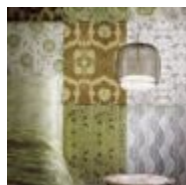

154 Arthur Street Fortitude Valley Qld 4006 | P 07 3254 4122 | F 07 3254 4133 | info@lumen-8.com.au

Jube

Vistosi

The Jube is a minimalist pendant, ideal for both residential and commercial application. Essential, sinuous and delicate, the Jube was born from the union of two blown glasses that, once assembled together, create an overlapping, ton sur ton effect with a retro charm. Thanks to a powerful waterjet, which perforates glass with holes of a very large diameter, the fusion of the glasses is perfectly integrated, so two glasses look like a single piece.

The Jube is available in two styles; open glass base or white diffuser base. Both styles come in multiple colours and sizes.

The Jube is able to be dimmed.

| | |
|--------------|--|
| Product Name | Jube |
| Manufacturer | Vistosi |
| Designer | Favoretto and Partners |
| Product Code | VI S/JUBE/ |
| Material | Hand Blown Murano Glass |
| Colours | Crystal, Tobacco, Smoke, Green |
| Dimensions | SP Small: Ø260mm x 280mm SP Large: Ø380mm x 220mm SP 1G Small: Ø260mm x 240mm SP 1G Small: Ø380mm x 170mm |
| Lamp | 20.5W LED |
| Lumens | 1850lm |
| Voltage | 240V |
| IP | IP20 |