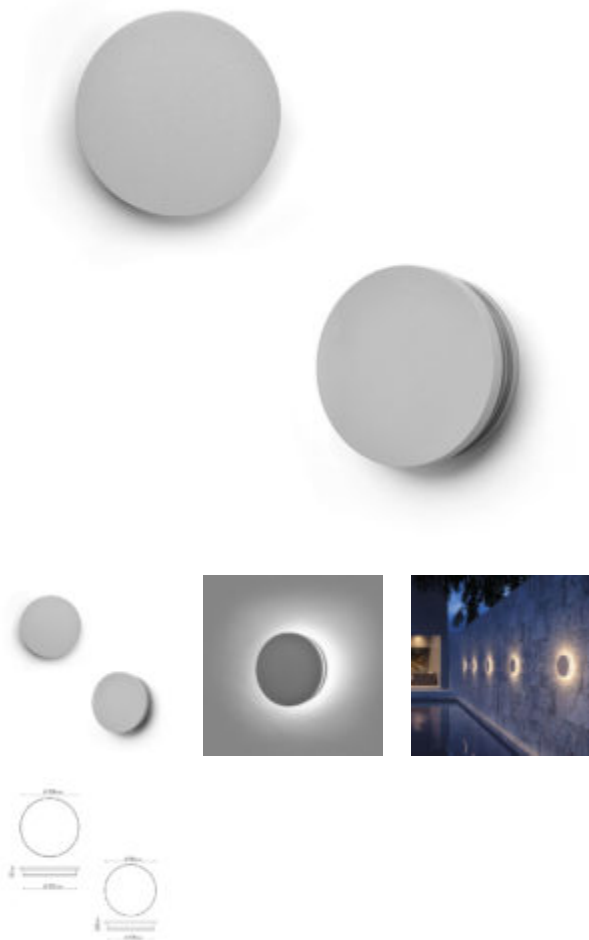

154 Arthur Street Fortitude Valley Qld 4006 | P 07 3254 4122 | F 07 3254 4133 | info@lumen-8.com.au

Hydroeclipse Round

PUK

Hydroeclipse Round is a round, surface-mounted luminaire by PUK, that creates a diffused and discrete light through the fixture perimeter on the wall. Designed for outdoor installation on a wall. Phospho-chromatised and polyester powder coated die-cast copper-free aluminium body, frosted polycarbonate diffuser, moulded silicone gasket and stainless steel screws. In-Built LED driver 220-240V, 50-60Hz, with low-power CREE LED. IP65 rating. 360° light emission, 3000k.

Comes in Grey, but can come in matt White or matt Black on request.

Comes in two sizes: Mini and Medium. The mini is 6 watt, and the Medium is 9 watt.

Product Name	Hydroeclipse Round
Manufacturer	PUK
Product Code	401701, 401705
Material	Aluminium
Colours	Grey, White, Black
Dimensions	Mini: Ø186mm Medium: Ø212mm
Lamp	In-built LED 3000k
Voltage	240v
IP	IP65