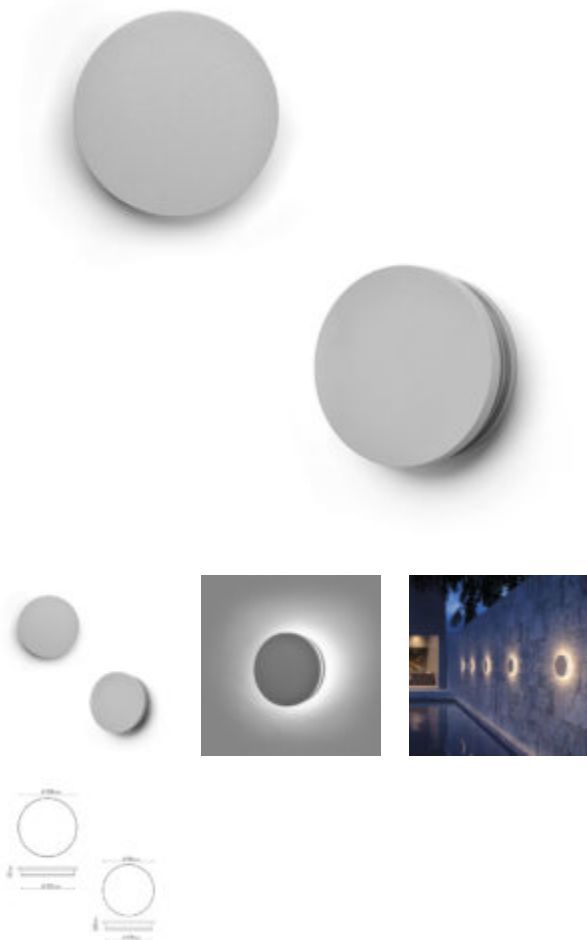

154 Arthur Street Fortitude Valley Qld 4006 | P 07 3254 4122 | F 07 3254 4133 | info@lumen-8.com.au

Hydroeclipse Round

PUK

Hydroeclipse Round is a round, surface-mounted luminaire by PUK, that creates a diffused and discrete light through the fixture perimeter on the wall. Designed for outdoor installation on a wall. Phospho-chromatised and polyester powder coated die-cast copper-free aluminium body, frosted polycarbonate diffuser, moulded silicone gasket and stainless steel screws. In-Built LED driver 220-240V, 50-60Hz, with low-power CREE LED. IP65 rating. 360° light emission, 3000k.

Comes in Grey, but can come in matt White or matt Black on request.

Comes in two sizes: Mini and Medium. The mini is 6 watt, and the Medium is 9 watt.

Product Name	Hydroeclipse Round
Manufacturer	PUK
Product Code	401701, 401705
Material	Aluminium
Colours	Grey, White, Black
Dimensions	Mini: Ø186mm Medium: Ø212mm
Lamp	In-built LED 3000k
Voltage	240v
IP	IP65