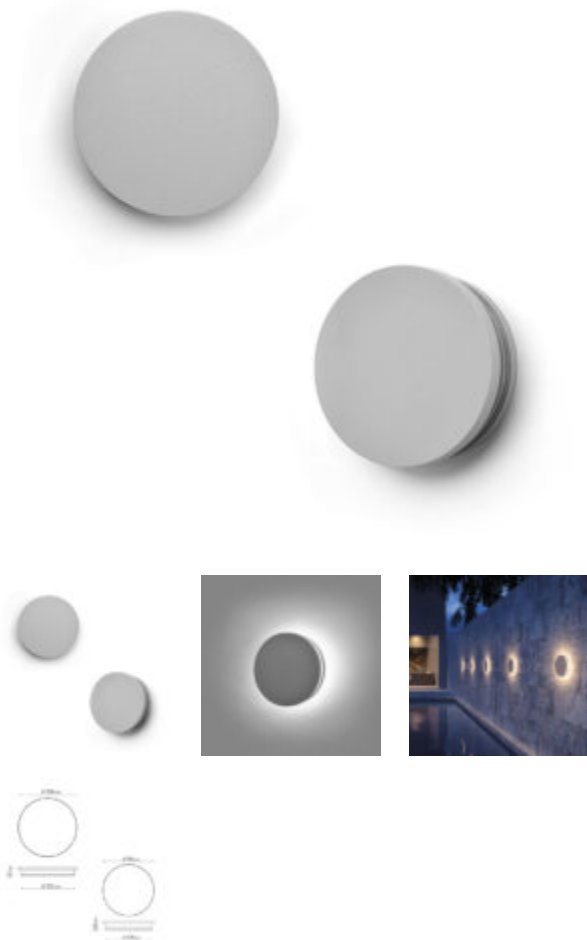

## Hydroeclipse Round

PUK

Hydroeclipse Round is a round, surface-mounted luminaire by PUK, that creates a diffused and discrete light through the fixture perimeter on the wall. Designed for outdoor installation on a wall. Phospho-chromatised and polyester powder coated die-cast copper-free aluminium body, frosted polycarbonate diffuser, moulded silicone gasket and stainless steel screws. In-Built LED driver 220-240V, 50-60Hz, with low-power CREE LED. IP65 rating. 360° light emission, 3000k.

Comes in Grey, but can come in matt White or matt Black on request.

Comes in two sizes: Mini and Medium. The mini is 6 watt, and the Medium is 9 watt.

Product Name	Hydroeclipse Round
Manufacturer	PUK
Product Code	401701, 401705
Material	Aluminium
Colours	Grey, White, Black
Dimensions	Mini: Ø186mm Medium: Ø212mm
Lamp	In-built LED 3000k
Voltage	240v
IP	IP65