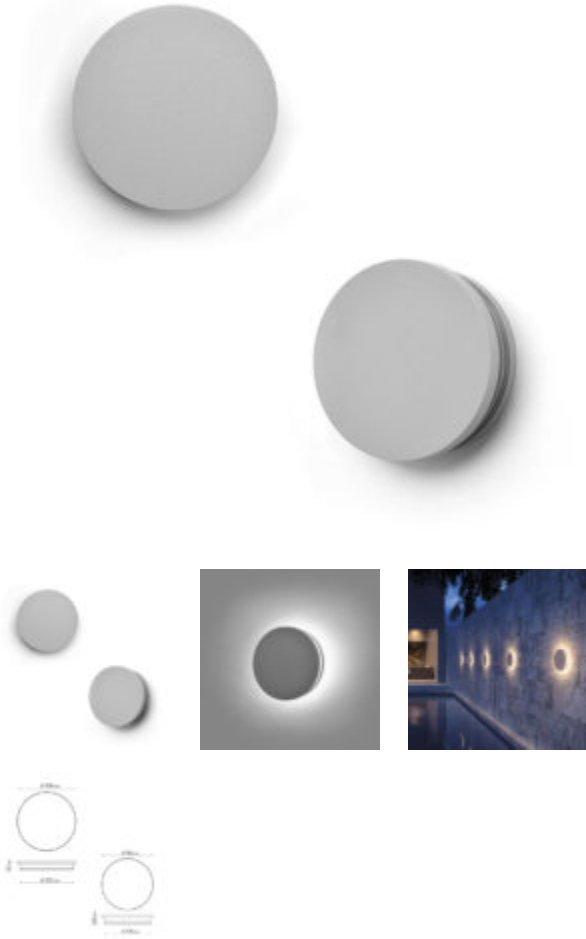

# Hydroeclipse Round

PUK

Hydroeclipse Round is a round, surface-mounted luminaire by PUK, that creates a diffused and discrete light through the fixture perimeter on the wall. Designed for outdoor installation on a wall. Phospho-chromatised and polyester powder coated die-cast copper-free aluminium body, frosted polycarbonate diffuser, moulded silicone gasket and stainless steel screws. In-Built LED driver 220-240V, 50-60Hz, with low-power CREE LED. IP65 rating. 360° light emission, 3000k.

Comes in Grey, but can come in matt White or matt Black on request.

Comes in two sizes: Mini and Medium. The mini is 6 watt, and the Medium is 9 watt.

Product Name	Hydroeclipse Round
Manufacturer	PUK
Product Code	401701, 401705
Material	Aluminium
Colours	Grey, White, Black
Dimensions	Mini: Ø186mm Medium: Ø212mm
Lamp	In-built LED 3000k
Voltage	240v
IP	IP65