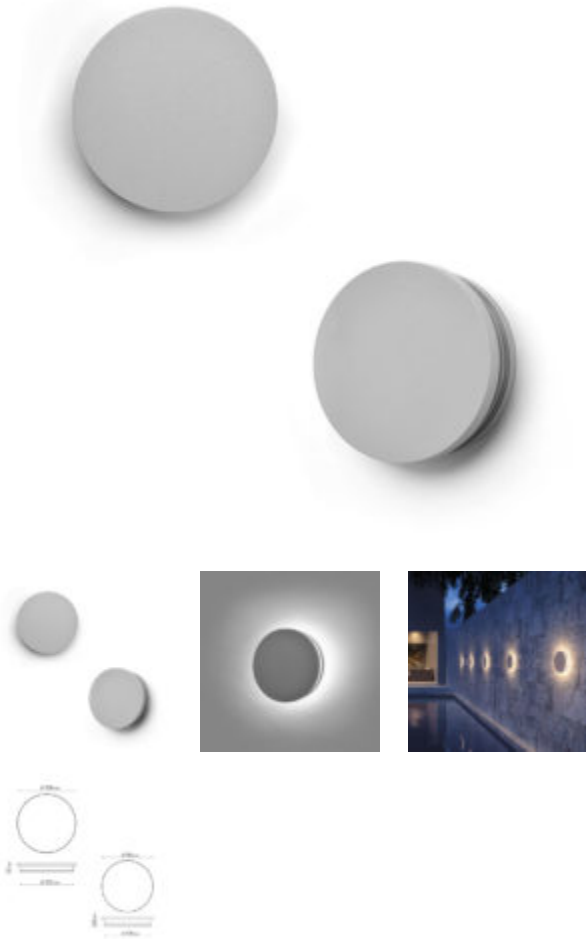

# Hydroeclipse Round

PUK

Hydroeclipse Round is a round, surface-mounted luminaire by PUK, that creates a diffused and discrete light through the fixture perimeter on the wall. Designed for outdoor installation on a wall. Phospho-chromatised and polyester powder coated die-cast copper-free aluminium body, frosted polycarbonate diffuser, moulded silicone gasket and stainless steel screws. In-Built LED driver 220-240V, 50-60Hz, with low-power CREE LED. IP65 rating. 360° light emission, 3000k.

Comes in Grey, but can come in matt White or matt Black on request.

Comes in two sizes: Mini and Medium. The mini is 6 watt, and the Medium is 9 watt.

Product Name	Hydroeclipse Round
Manufacturer	PUK
Product Code	401701, 401705
Material	Aluminium
Colours	Grey, White, Black
Dimensions	Mini: Ø186mm Medium: Ø212mm
Lamp	In-built LED 3000k
Voltage	240v
IP	IP65