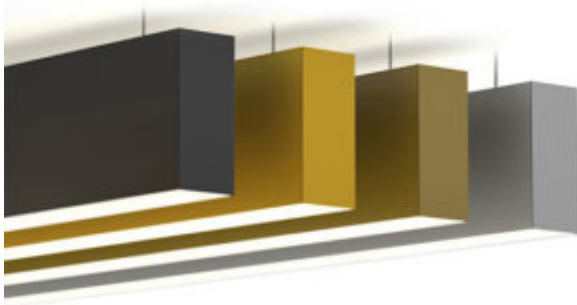

## Lumen8

Lumen8 have reinvigorated the Logikline brand with two new, Brisbane made products. One of which, is Acacia.

With the success of our architectural H Series pendant range, we identified the need for a fitting with complimentary aesthetic form, but with a bit more grunt and a competitive price tag to suit the Queensland market. Both Acacia and Kenyon internally house OSRAM (MacAdams 3) high output LED boards with effortless slimline forms that honour the delicate, architectural style that makes the H Series so popular. Both profiles boast integrated drivers, DALI dimming and an electrical "plug and play" system, which allow for quick and tool-free, end to end connections. Available in high and low output boards, with various finishes and mounting options, the Acacia and Kenyon give the user ultimate design flexibility. These additions to the Lumen8 product range ensure that we can find a solution to any lighting layout you send our way. The LED boards come in 3000k and 4000k (2700k available on request); and CRI>80 as standard (CRI>90 available on request).

2250mm long Acacia= High Output at 87watts (9180 lumens) and Low output at 60watts (6930 lumens).

Taking inspiration from the H-Series pendant range, we offer a range of on-trend anodising and powdercoating finishes: Black, Silver, White, Bronze and Gold. We want to be flexible in helping to bring your project to life; if there is an option that you want, but you can't find the information here, just ask us and we might be able to make it happen!

Product Name	Acacia
Manufacturer	Lumen8
Product Code	ACACIA
Material	Aluminium
Colours	Black, White, Silver, Gold, Bronze
Dimensions	Standard: 2250mm (L) x 38mm (W) x 85mm (H)
Lamp	Inbuilt LED board
Lumens	HO= 9180 lumens, LO= 6930 lumens
CRI	CRI>80
Voltage	240v
IP	IP20