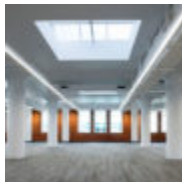

## Lumen8

Lumen8 have reinvigorated the Logikline brand with two new, Brisbane made products. One of which, is Acacia.

With the success of our architectural H Series pendant range, we identified the need for a fitting with complimentary aesthetic form, but with a bit more grunt and a competitive price tag to suit the Queensland market. Both Acacia and Kenyon internally house OSRAM (MacAdams 3) high output LED boards with effortless slimline forms that honour the delicate, architectural style that makes the H Series so popular. Both profiles boast integrated drivers, DALI dimming and an electrical "plug and play" system, which allow for quick and tool-free, end to end connections. Available in high and low output boards, with various finishes and mounting options, the Acacia and Kenyon give the user ultimate design flexibility. These additions to the Lumen8 product range ensure that we can find a solution to any lighting layout you send our way. The LED boards come in 3000k and 4000k (2700k available on request); and CRI>80 as standard (CRI>90 available on request).