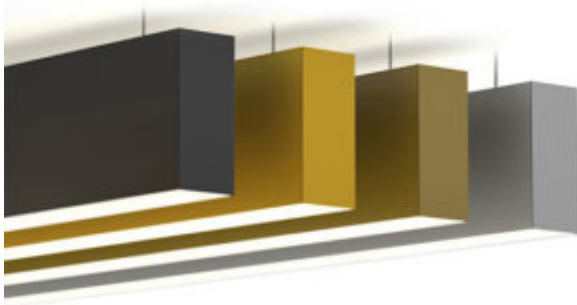

With the success of our architectural H Series pendant range, we identified the need for a fitting with complimentary aesthetic form, but with a bit more grunt and a competitive price tag to suit the Queensland market. Both Acacia and Kenyon internally house OSRAM (MacAdams 3) high output LED boards with effortless slimline forms that honour the delicate, architectural style that makes the H Series so popular. Both profiles boast integrated drivers, DALI dimming and an electrical "plug and play" system, which allow for quick and tool-free, end to end connections. Available in high and low output boards, with various finishes and mounting options, the Acacia and Kenyon give the user ultimate design flexibility. These additions to the Lumen8 product range ensure that we can find a solution to any lighting layout you send our way. The LED boards come in 3000k and 4000k (2700k available on request); and CRI>80 as standard (CRI>90 available on request).

2250mm long Acacia= High Output at 87watts (9180 lumens) and Low output at 60watts (6930 lumens).

Taking inspiration from the H-Series pendant range, we offer a range of on-trend anodising and powdercoating finishes: Black, Silver, White, Bronze and Gold. We want to be flexible in helping to bring your project to life; if there is an option that you want, but you can't find the information here, just ask us and we might be able to make it happen!

| | |
|--------------|--|
| Product Name | Acacia |
| Manufacturer | Lumen8 |
| Product Code | ACACIA |
| Material | Aluminium |
| Colours | Black, White, Silver, Gold, Bronze |
| Dimensions | Standard: 2250mm (L) x 38mm (W) x 85mm (H) |
| Lamp | Inbuilt LED board |
| Lumens | HO= 9180 lumens, LO= 6930 lumens |
| CRI | CRI>80 |
| Voltage | 240v |
| IP | IP20 |