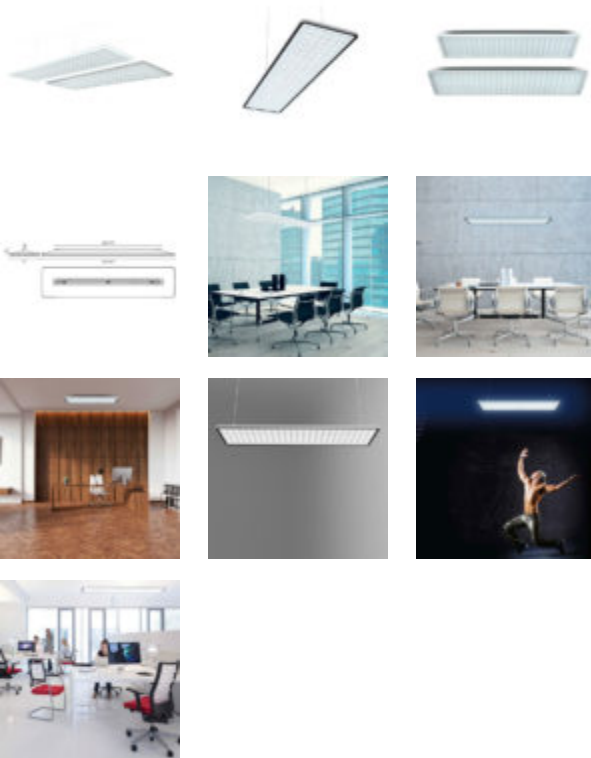

154 Arthur Street Fortitude Valley Qld 4006 | P 07 3254 4122 | F 07 3254 4133 | info@lumen-8.com.au

Skai

Planlicht

The Skai direct / indirect luminaire is an LED office pendant / surface mount fitting with unique lens technology. Flat suspended luminaire with rounded edges and unique lenses for reduced light density. Skai comes in 3000k, 4000k and tunable white which makes it an excellent choice in terms of creating human centric lighting in your office environment.

With the option to come with a motion and day-light sensor, this DALI dimmable fitting is UGR<16, making it the obvious choice for your workplace.

It comes in the Le Corbusier Les Couleurs colours range, and in two lengths of 1186mm and 1471mm long. Optional decorative frame in high glossy black.

Product Name	Skai
Manufacturer	Planlicht
Material	Powder coated Aluminium
Colours	White, Silver, Glossy Black
Dimensions	1186mm (L) x 331mm (W) x 72mm (H) 1471mm (L) x 331mm (W) x 72mm (H)
Lamp	Inbuilt MacAdam 3 LED
Lumens	From 4000-7000 lumens
CRI	CRI>80
Voltage	240v
IP	IP20