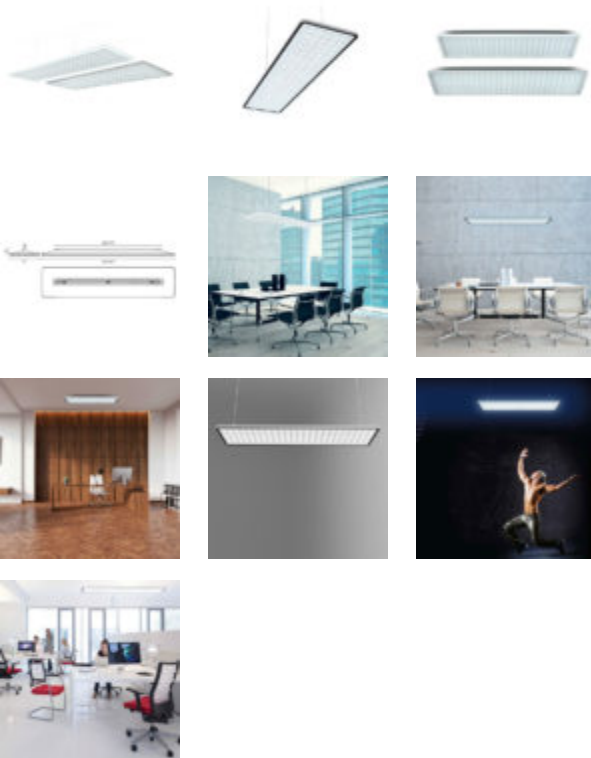

## Planlicht

The Skai direct / indirect luminaire is an LED office pendant / surface mount fitting with unique lens technology. Flat suspended luminaire with rounded edges and unique lenses for reduced light density. Skai comes in 3000k, 4000k and tunable white which makes it an excellent choice in terms of creating human centric lighting in your office environment.

Product Name	Skai
Manufacturer	Planlicht
Material	Powder coated Aluminium
Colours	White, Silver, Glossy Black
Dimensions	1186mm (L) x 331mm (W) x 72mm (H) 1471mm (L) x 331mm (W) x 72mm (H)
Lamp	Inbuilt MacAdam 3 LED
Lumens	From 4000-7000 lumens
CRI	CRI>80
Voltage	240v
IP	IP20