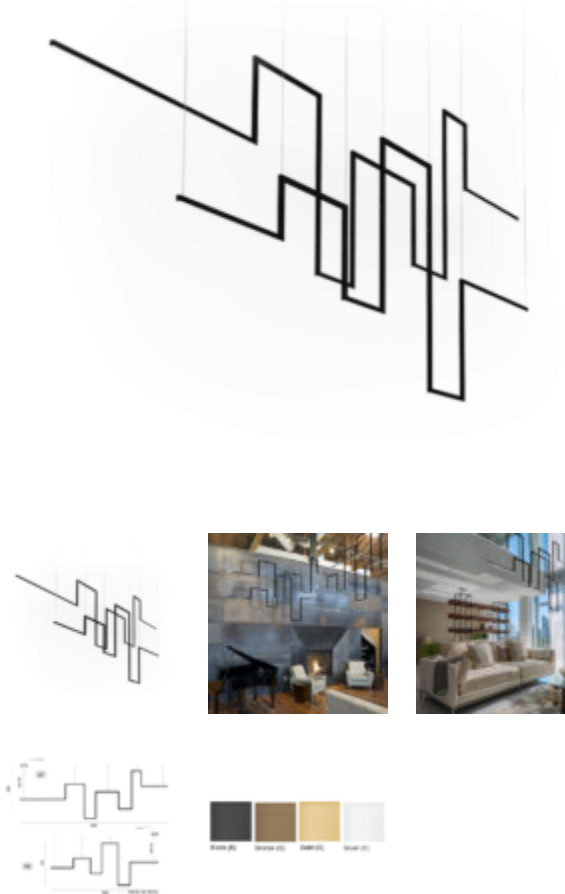

154 Arthur Street Fortitude Valley Qld 4006 | P 07 3254 4122 | F 07 3254 4133 | info@lumen-8.com.au

H Series H7, H8

Lumen8

The H Series H7 H8 are simple, yet versatile designs; ideal for use in void spaces, retail and commercial applications. H series is locally designed and made in Brisbane and feature a slim aluminium body and high efficiency LED tape. Furthermore, the pendants include both direct and indirect light to further brighten a space. Whether your space is minimalistic or decorative, this pendant is guaranteed to provide the sophisticated edge that your interior deserves. H series H7 + H8 are a perfect way to introduce height and interest into a small or plain space.

The H7 and H8 come in standard sizes, however, custom sizes are available on request; just ask our friendly designers! The exterior profile colour, and the interior section of profile can be your choice of black, white, gold, bronze or silver.

All pendants come with an LED driver (installed remotely in ceiling), ceiling canopy cup (80 x 80 x 25mm), 2m stainless steel suspension and cable grip.

The light source is 21W LED tape (1700 lumens p/metre), with a colour temperature of either 3000k or 4000k.

View the full, downloadable brochure for the entire H Series range [HERE](#)

Product Name	H Series H7, H8
Manufacturer	Lumen8
Designer	Lumen8
Product Code	L8 H7,H8/_/_/_
Material	Aluminium
Colours	Black, White, Bronze, Gold, Clear Anodised
Dimensions	H7 - 3900L x 1300H (mm) H8 - 2840L x 1110H (mm) *custom sizes available on request
Lamp	21w LED Strip
Lumens	1700lms per metre